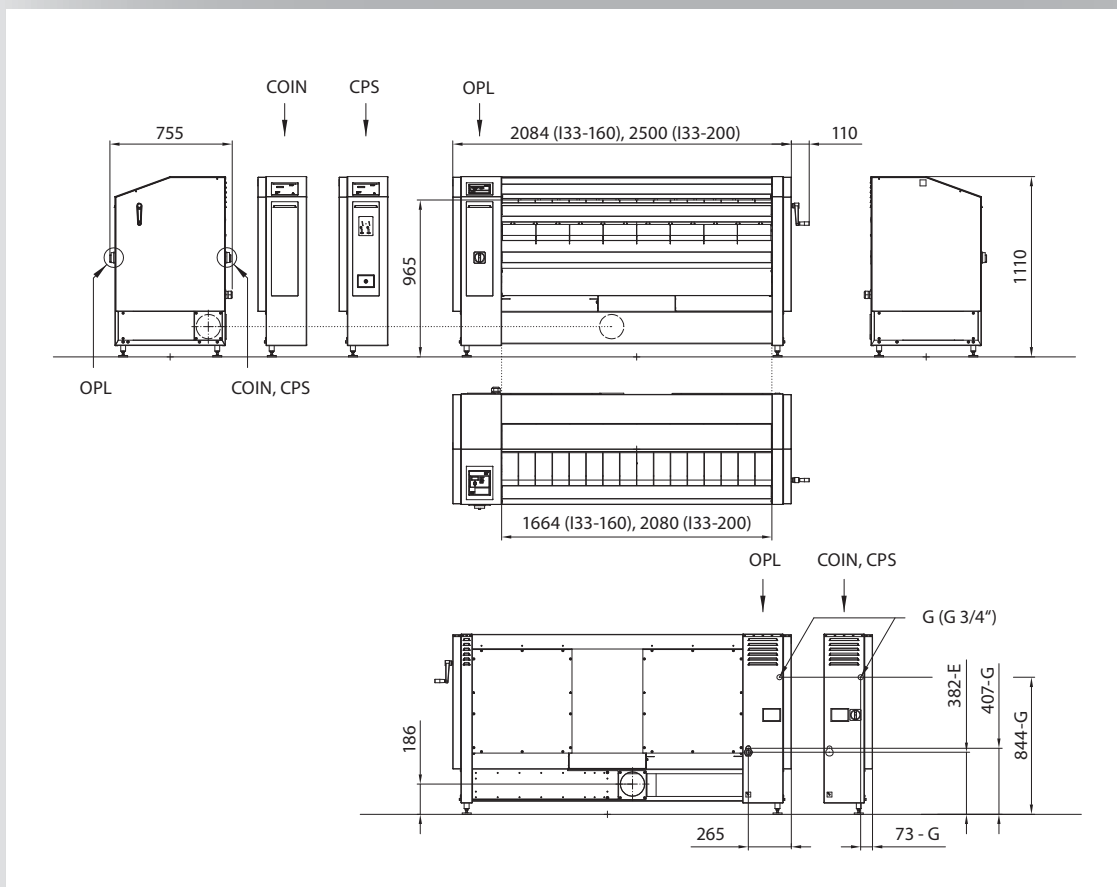

Industrial Cylinder Heated Drying Ironers LSR33

FEATURES

- Large surface contact with linen over an angle of 300°
- High polished, steel, thin cylinder
 - Reasonable price
 - Rapid response to temperature
 - Excellent thermal conductivity
- Emergency button and Main switch in one
- Finger protection for even more safety
- Durable Nomex ironing belts
- Extra heavy press roller for high quality of ironing
- Patented direct drive system - maintenance free system
- Patented central suction system with maintenance free operation
- Automatic cooldown
- Easy to operate microprocessor
- Frequency controlled motor
- Indication of preset temperature
- Space saving installation against the wall is possible: front return
- Exhaust outlet can be easily switched from back either to right side of the machine
- Electric or gas heating
- Metal fiber premix burner (for Gas only)
- Ergonomic design
- Finger protection bar

OPTIONS

- Coin operated version
- Central payment system operated version (CPS)
- Chrome-plated cylinder for a better thermal conduction and quality of ironing

TYPE		LSR33-160 E	LSR33-200 E	LSR33-160 G	LSR33-200 G
ROLLER DIAMETER	mm	320	320	320	320
USEFUL ROLLER LENGHT	mm	1664	2080	1664	2080
CAPACITY	kg/h	56	70	58	72
SPEED	m/min	1-6			
HEATING					
Electric	kW	24.3	27.9		
Gas	kW			24	30
MOTOR					
Roller motor	kW	0.18	0.18	0.18	0.18
Fan motor	kW	0,095 (50 Hz) / 0,125 (60 Hz)			
Others	kW	0.08		0.125	
Max. temperature	°C	180			
Consumption of electricity	kWh	21,8	27,3		
Consumption of gas	m³/h			2,75	3,06
Max. gas pressure	mbar			60	
ELECTRIC CONNECTION		3x380-415 V +N 50/60 Hz 3x208-240 V 50/60 Hz 3x380-415/440 V 50/60 Hz			1x208-240 V 50/60 Hz
DIMENSIONS					
HxWxD	mm	1110x2084x755	1110x2500x755	1110x2084x755	1110x2500x755
Netto weight	kg	410	465	390	440
Carton packing HxWxD	mm	1245x2185x755	1245x2600x755	1245x2185x755	1245x2600x755
Brutto weight	kg	460	530	440	505